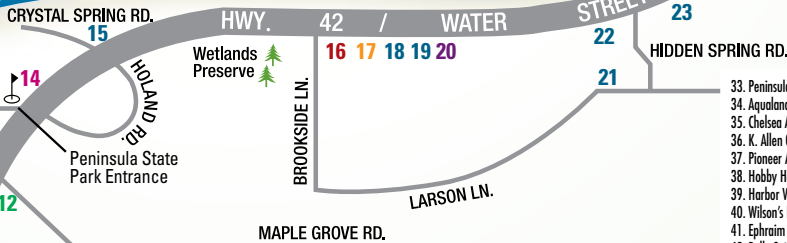

MAP NOT DRAWN TO SCALE
(not a complete residential map)

Anderson Dock
Ephraim Yacht Club
Ephraim Yacht Harbor
Visitor Information Center

CHURCH ST.
HWY. Q
Village Hall
PIONEER LN.

South Shore Pier
Harborside Park
Public Boat Ramp

Public Beach

33. Peninsula Pulse Newspaper
34. Aqualand Camp Resort
35. Chelsea Antiques & Blue Willow Shop
36. K. Allen Gallery
37. Pioneer Acres Cottages
38. Hobby Horse Cottage
39. Harbor View Resort
40. Wilson's Restaurant & Ice Cream Parlor
41. Ephraim Inn
42. Bella Sailing Cruises
43. Ephraim Kayak Center
44. South Shore Pier, Inc. Boat Rental
45. Siletto Sailing Cruises
46. Wisconsin Water Wings
47. Mayberry's Carriages
48. Chef's Hat Cafe
49. Lodgings at Pioneer Lane
50. PKJ Designs & Michael Beaster Functional Art Furniture
51. Premier Properties of Door County, Inc.
52. DeWitt Jewelry
53. Hanscatic Art Gallery
54. Celeste Wegman Interiors
55. Second Story Restaurant

56. Ephraim Shores Motel & Restaurant
57. Village Green Lodge
58. Peninsula Music Festival
59. Ephraim Guest House
60. Red Door Gallery
61. Edgewater Resort
62. Ephraim Visitor Information Center
63. Ephraim Yacht Club
64. French Country Inn
65. Pine Grove Resort
66. Beetle & Paker Cottages
67. Anderson House Shop & Gallery
68. Hardy Gallery
69. Ephraim Historical Foundation & Ephraim Village Museums
70. Toe Path Studio & Gallery
71. Going Garbage
72. Trollhaugen Lodge
73. Wilson-Shaffer, Inc. Realtors
74. Blue Dolphin House & BDH Studio
75. Rusty Rabbit Shop
76. Waterbury Inn
77. George Burr Gallery