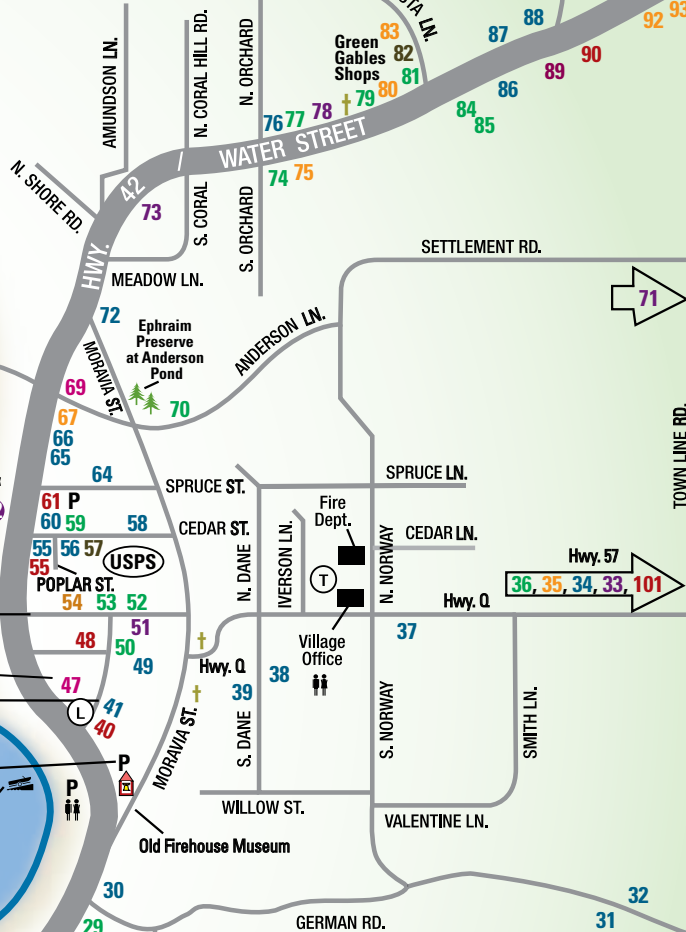

MAP NOT DRAWN TO SCALE
(not a complete residential map)

Anderson Dock
Ephraim Yacht Club
Ephraim Yacht Harbor
Visitor Information Center

CHURCH ST.
HWY. Q
Village Hall
PIONEER LN.

South Shore Pier
Harborside Park
Public Boat Ramp

Public Beach

33. Peninsula Pulse Newspaper
34. Aqualand Camp Resort
35. Chelsea Antiques & Blue Willow Shop
36. K. Allen Gallery
37. Pioneer Acres Cottages
38. Hobby Horse Cottage
39. Harbor View Resort
40. Wilson's Restaurant & Ice Cream Parlor
41. Ephraim Inn
42. Bella Sailing Cruises
43. Ephraim Kayak Center
44. South Shore Pier, Inc. Boat Rental
45. Siletto Sailing Cruises
46. Wisconsin Water Wings
47. Mayberry's Carriages
48. Chef's Hat Cafe
49. Lodgings at Pioneer Lane
50. PKJ Designs & Michael Beaster Functional Art Furniture
51. Premier Properties of Door County, Inc.
52. DeWitt Jewelry
53. Hanscatic Art Gallery
54. Celeste Wegman Interiors
55. Second Story Restaurant

56. Ephraim Shores Motel & Restaurant
57. Village Green Lodge
58. Peninsula Music Festival
59. Ephraim Guest House
60. Red Door Gallery
61. Edgewater Resort
62. Ephraim Visitor Information Center
63. Ephraim Yacht Club
64. French Country Inn
65. Pine Grove Resort
66. Beetle & Paker Cottages
67. Anderson House Shop & Gallery
68. Hardy Gallery
69. Ephraim Historical Foundation & Ephraim Village Museums
70. Toe Path Studio & Gallery
71. Going Garbage
72. Trollhaugen Lodge
73. Wilson-Shaffer, Inc. Realtors
74. Blue Dolphin House & BDH Studio
75. Rusty Rabbit Shop
76. Waterbury Inn
77. George Burr Gallery